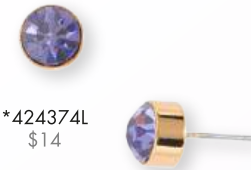

3. Place the earcuff at the top of your ear and gently slide it down to the middle for a secure fit.

325114
Earrings

325113
Earrings

325150
Earrings

325131
Earrings

Mix & Match Options

Create a stunning and versatile look with this **specially** curated selection. We've handpicked a variety of studs and earrings from the 325 Collection and Catalog 424, perfect for pairing with the 325148 earcuff.

325148

\$11

325113
\$17

325114
\$16

325131L
\$16

*325154
\$16

3251510
\$11

*3251512
\$17

424032
\$24

424064
\$19

*424071
\$19

*424133L
\$16

424153
\$22

424254
\$26

*424331
\$17

*424374L
\$14

*424376L
\$14

*424377L
\$14

*424402
\$19

424491L
\$14

424492L
\$14

*424495
\$17

*424101L
\$26

*All earrings and studs feature a post design.