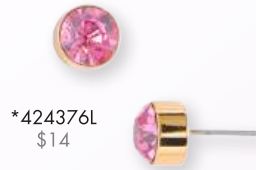

3. Place the earcuff at the top of your ear and gently slide it down to the middle for a secure fit.

325114
Earrings

325113
Earrings

325150
Earrings

325131
Earrings

Mix & Match Options

Create a stunning and versatile look with this **specially** curated selection. We've handpicked a variety of studs and earrings from the 325 Collection and Catalog 424, perfect for pairing with the 325148 earcuff.

325148

\$11

325113
\$17

325114
\$16

325131L
\$16

*325154
\$16

3251510
\$11

*3251512
\$17

424032
\$24

424064
\$19

*424071
\$19

*424133L
\$16

424153
\$22

424254
\$26

*424331
\$17

*424374L
\$14

*424376L
\$14

*424377L
\$14

*424402
\$19

424491L
\$14

424492L
\$14

*424495
\$17

*424101L
\$26

*All earrings and studs feature a post design.