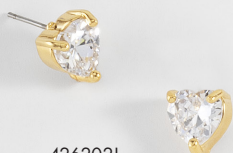

426202L
NICESTONE™ / DIAMONICE™
Post / Poste
$24